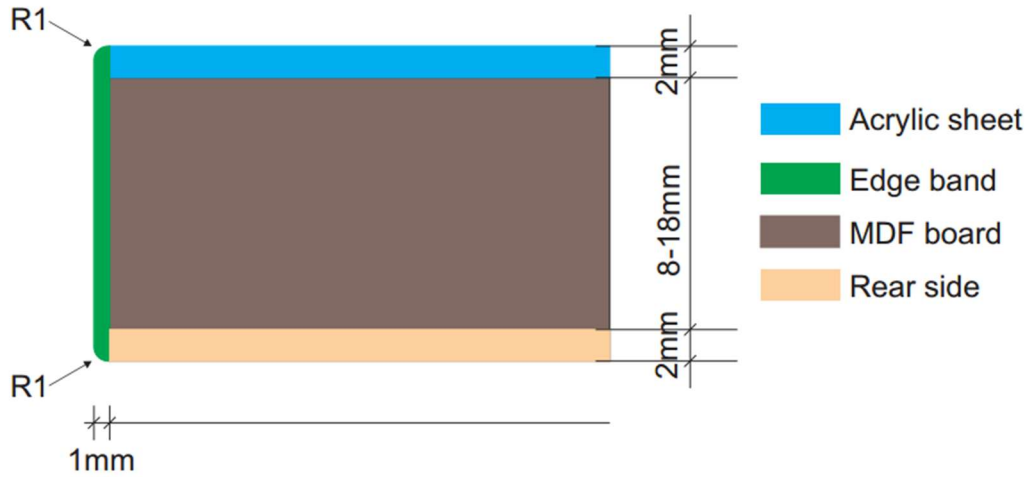

CVN Acrylfront edging types

CVN Acrylfront PRO1 with Standard edgeband and counter-pull rear side

Pro 1

CVN Acrylfront PRO2 with beveled edgeband and counter-pull rear side

Pro 2